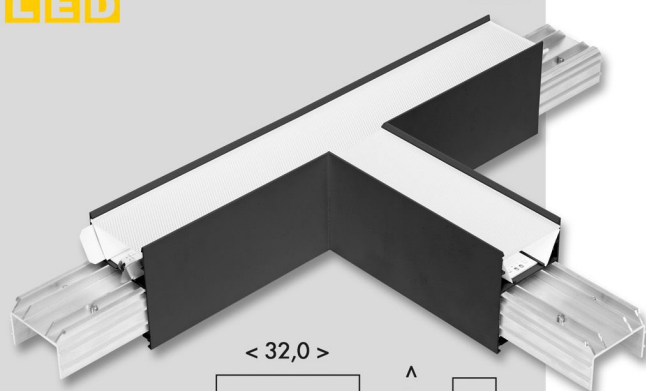

NOVINKA  
LED

DONAR

< 19,2 >

> 7,0

< 5,0 >

8W 880lm

NOVINKA  
LED

DONAR